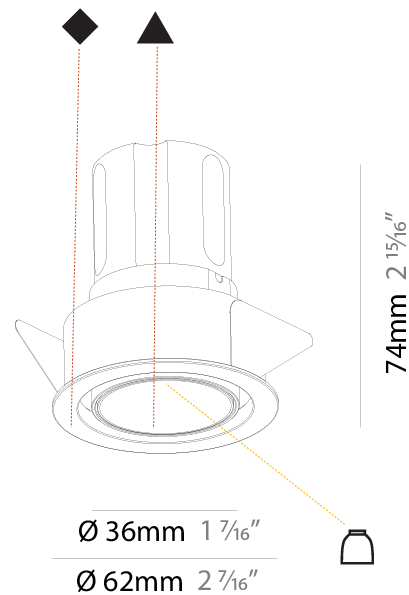

GENERAL

Series: Invader Standard
Subseries: Invader Adjustable
Partner: Prolicht
Division: Architectural
Installation: Recessed
Product Type: Downlight
Mounting Location: Ceiling
Light Distribution: Adjustable

PHYSICAL

Aperture Sizes - Downlights: 1"
Shape: Round
Diameter (mm): 62
Diameter (in): 2 7/16
Height (mm): 74
Height (in): 2 15/16
Min. Recessing Depth (mm): 150
Min. Recessing Depth (in): 5 7/8
Weight (kg): 0.138
Weight (lbs): 0.304
Fixture Finish: SSR / BKV / CWI / CRY / HAB / UFT / ITA / RUA / FTG / MYG / LOD / PUS / FRO / FUP / KIA / POP / BLS / SPG / MEY / GOH / CHC / COM / ABZ / JAG / OBR / MOS / ROR
Fixture Material: Aluminum
Cut-out Measurements: 57mm / 2 1/4"

ELECTRICAL

Lamp Type: LED (Zhaga Standard)
Input Wattage (W): 6.8
Total Output Wattage (W): 6.2
Dimming: Tri-Mode (Non-Dimming and Phase Dimming (120Vac only) and 0-10V Dimming)
Driver Included: No
Driver Location: Remote
Driver Type: Constant Current - 120 / 277Vac
Input Voltage (V): 120 - 277
Constant Current (MA): 250

LED

Number of LEDs: 1
Color Temperature (°K): 2700 / 3000 / 3500 / 4000
Max. Delivered Lumen (lm): 605 / 633 / 660 / 669
CRI: >90 CRI
Lamp Life (hrs): 50000

OPTICAL

Reflector°: 40 / 50
Adjustability: Rotational 180°; Tilt 30°

RATINGS AND CERTIFICATIONS

Certified By: Certified for North American Standards
IP rating: IP20

	150mm 5 7/8"	57mm 2 1/4"	10 - 15mm 3/8" - 9/16"	180°	± 15°	

A