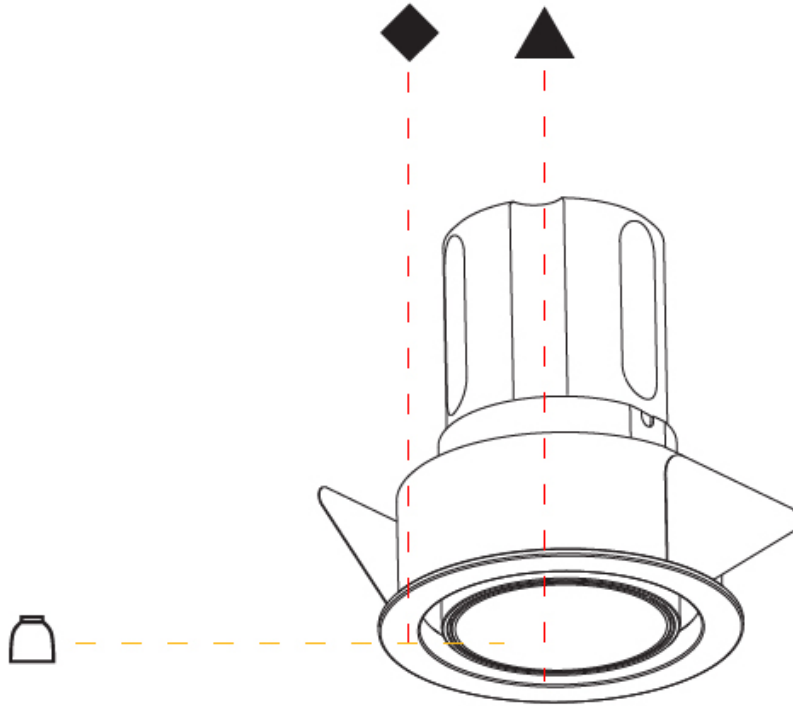

INVADER ADJUSTABLE RECESSED

A37962- : A37962-25-19-33

PROJECT	_____
TYPE	_____
SPECIFIER	_____
QUANTITY	_____
DATE	_____