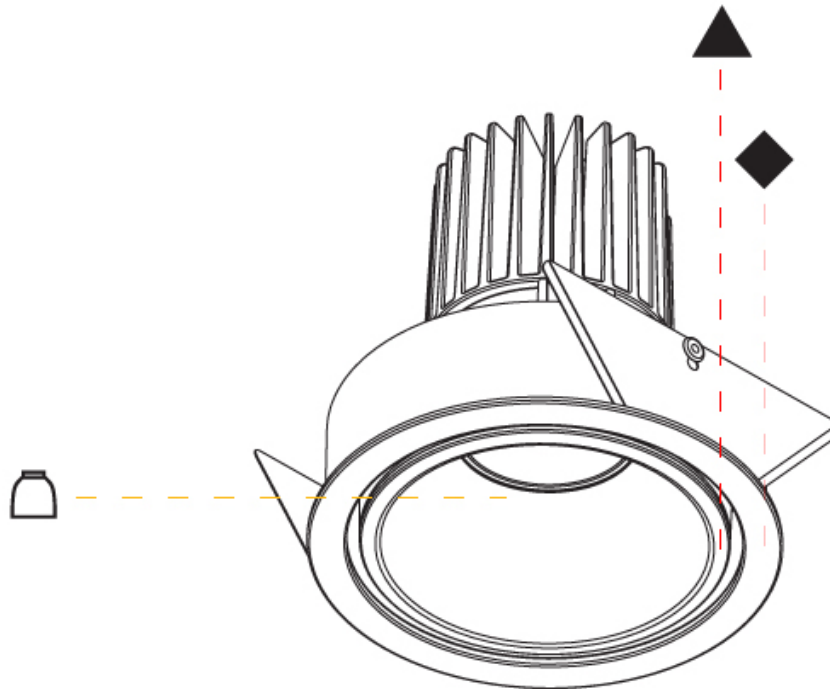

INVADER ADJUSTABLE RECESSED

A35601-

PROJECT

TYPE

SPECIFIER

QUANTITY

DATE

A