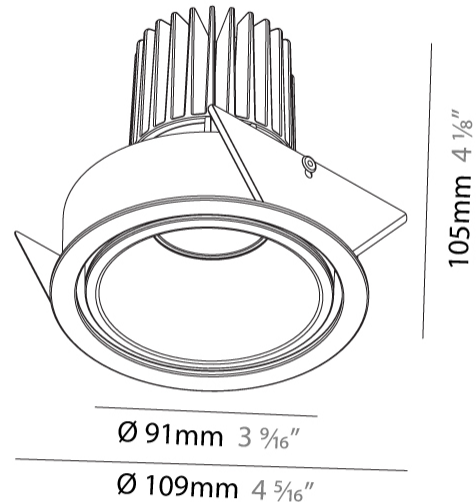

PHYSICAL

Aperture Sizes - Downlights: 2"
Shape: Round
Diameter (mm): 109
Diameter (in): 4 5/16
Height (mm): 105
Height (in): 4 1/8
Min. Recessing Depth (mm): 120
Min. Recessing Depth (in): 4 3/4
Weight (kg): 0.434
Weight (lbs): 0.96
Fixture Finish: SSR / BKV / CWI / CRY / HAB / UFT / ITA / RUA / FTG / MYG / LOD / PUS / FRO / FUP / KIA / POP / BLS / SPG / MEY / GOH / CHC / COM / ABZ / JAG / OBR / MOS / ROR
Fixture Material: Aluminum
Cut-out Measurements: 104mm / 4 1/8"

OPTICAL

Reflector: 20 / 40 / 60
Adjustability: Rotational 180°; Tilt 30°

RATINGS AND CERTIFICATIONS

Certified By: Certified for North American Standards
IP rating: IP20

INVADER ADJUSTABLE RECESSED

A35601-

PROJECT

PHYSICAL

Aperture Sizes - Downlights: 1"
Shape: Round
Diameter (mm): 62
Diameter (in): 2 7/16
Height (mm): 74
Height (in): 2 15/16
Min. Recessing Depth (mm): 150
Min. Recessing Depth (in): 5 7/8
Weight (kg): 0.138
Weight (lbs): 0.304
Fixture Finish: SSR / BKV / CWI / CRY / HAB / UFT / ITA / RUA / FTG / MYG / LOD / PUS / FRO / FUP / KIA / POP / BLS / SPG / MEY / GOH / CHC / COM / ABZ / JAG / OBR / MOS / ROR
Fixture Material: Aluminum
Cut-out Measurements: 57mm / 2 1/4"

PHYSICAL

Shape: Round
 Diameter (mm): 62
 Diameter (in): 2 7/16
 Height (mm): 74
 Height (in): 2 15/16
 Min. Recessing Depth (mm): 150
 Min. Recessing Depth (in): 5 7/8
 Weight (kg): .138
 Weight (lbs): .304